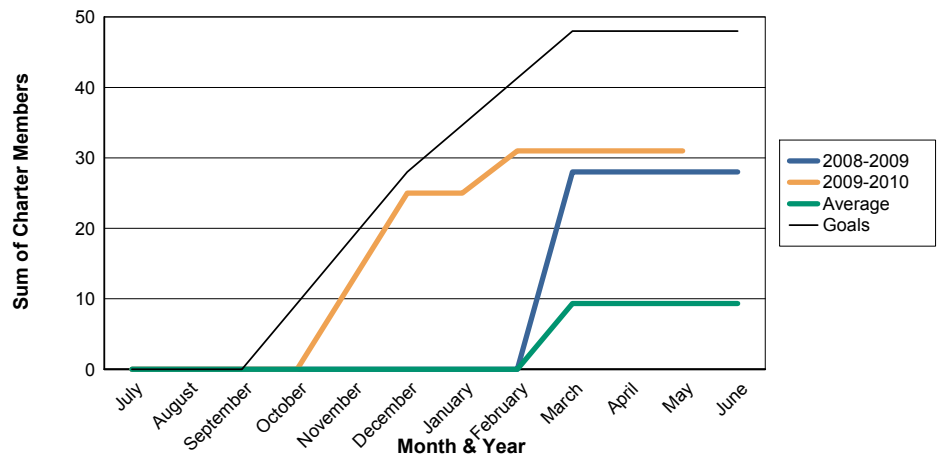

Sum of Charter Members/ Month & Year

For District 33 Y