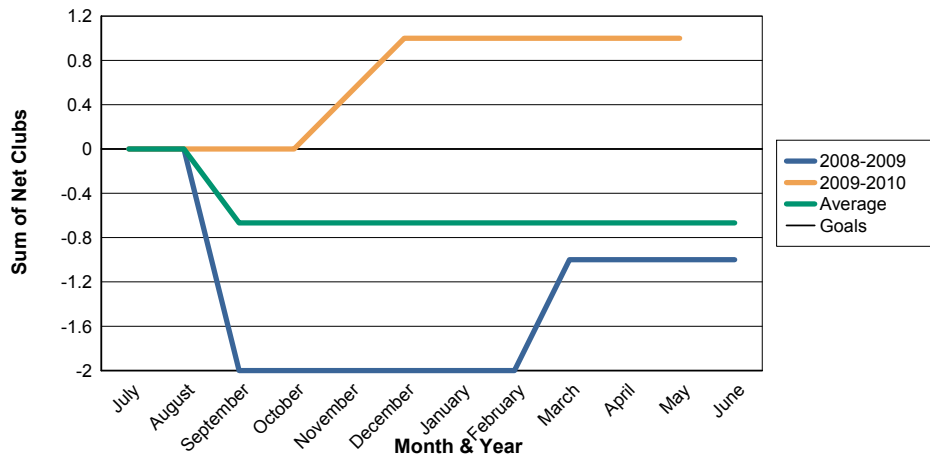

Sum of Net Clubs/ Month & Year

For District 33 Y