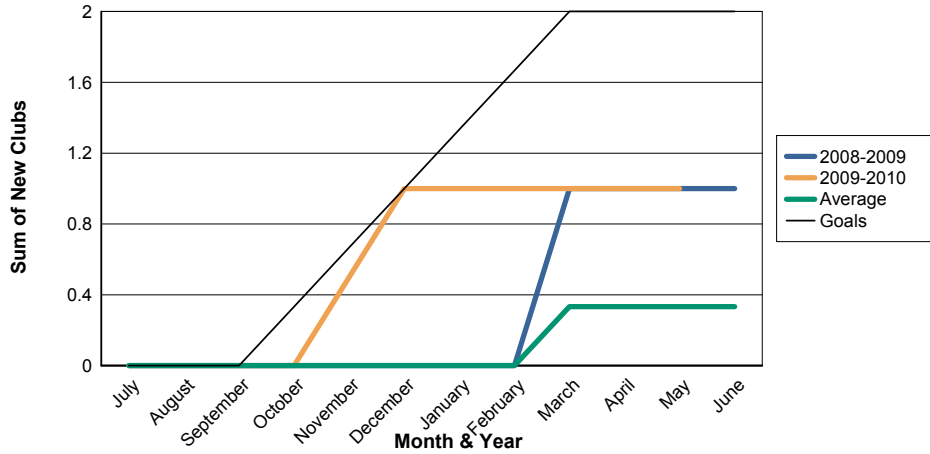

3 Year Comparisons for GMT Constitutional Area 1

By GMT District

As of May 2010

Sum of New Clubs/ Month & Year

For District 33 Y

Sum of Dropped Clubs/ Month & Year

For District 33 Y

Sum of Net Clubs/ Month & Year