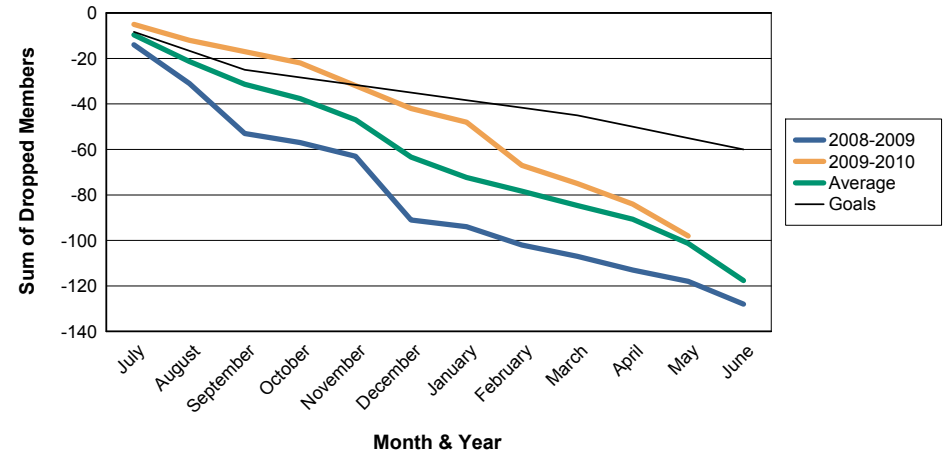

For District 33 Y

Sum of Charter Members/ Month & Year

For District 33 Y

3 Year Comparisons for GMT Constitutional Area 1

By GMT District

As of May 2010

Sum of New Members/ Month & Year

For District 33 Y

Sum of Dropped Members/ Month & Year

For District 33 Y

Sum of Net Members/ Month & Year

For District 33 Y