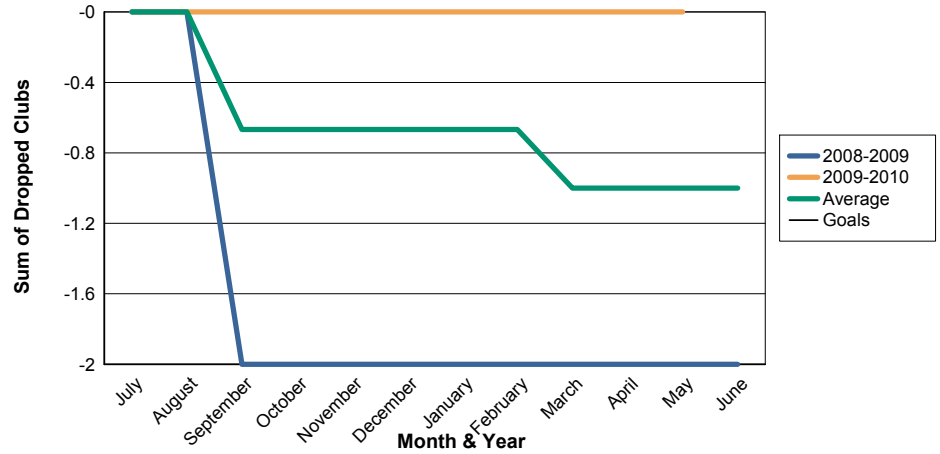

3 Year Comparisons for GMT Constitutional Area 1

By GMT District

As of May 2010

Sum of New Clubs/ Month & Year

For District 33 Y

Sum of Dropped Clubs/ Month & Year

For District 33 Y

Sum of Net Clubs/ Month & Year