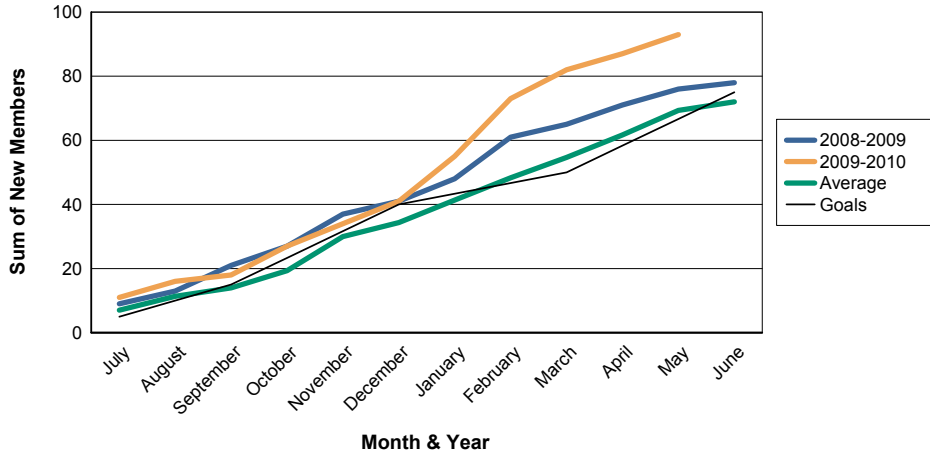

For District 33 Y

Sum of Charter Members/ Month & Year

For District 33 Y

3 Year Comparisons for GMT Constitutional Area 1

By GMT District

As of May 2010

Sum of New Members/ Month & Year

For District 33 Y

Sum of Dropped Members/ Month & Year

For District 33 Y

Sum of Net Members/ Month & Year

For District 33 Y